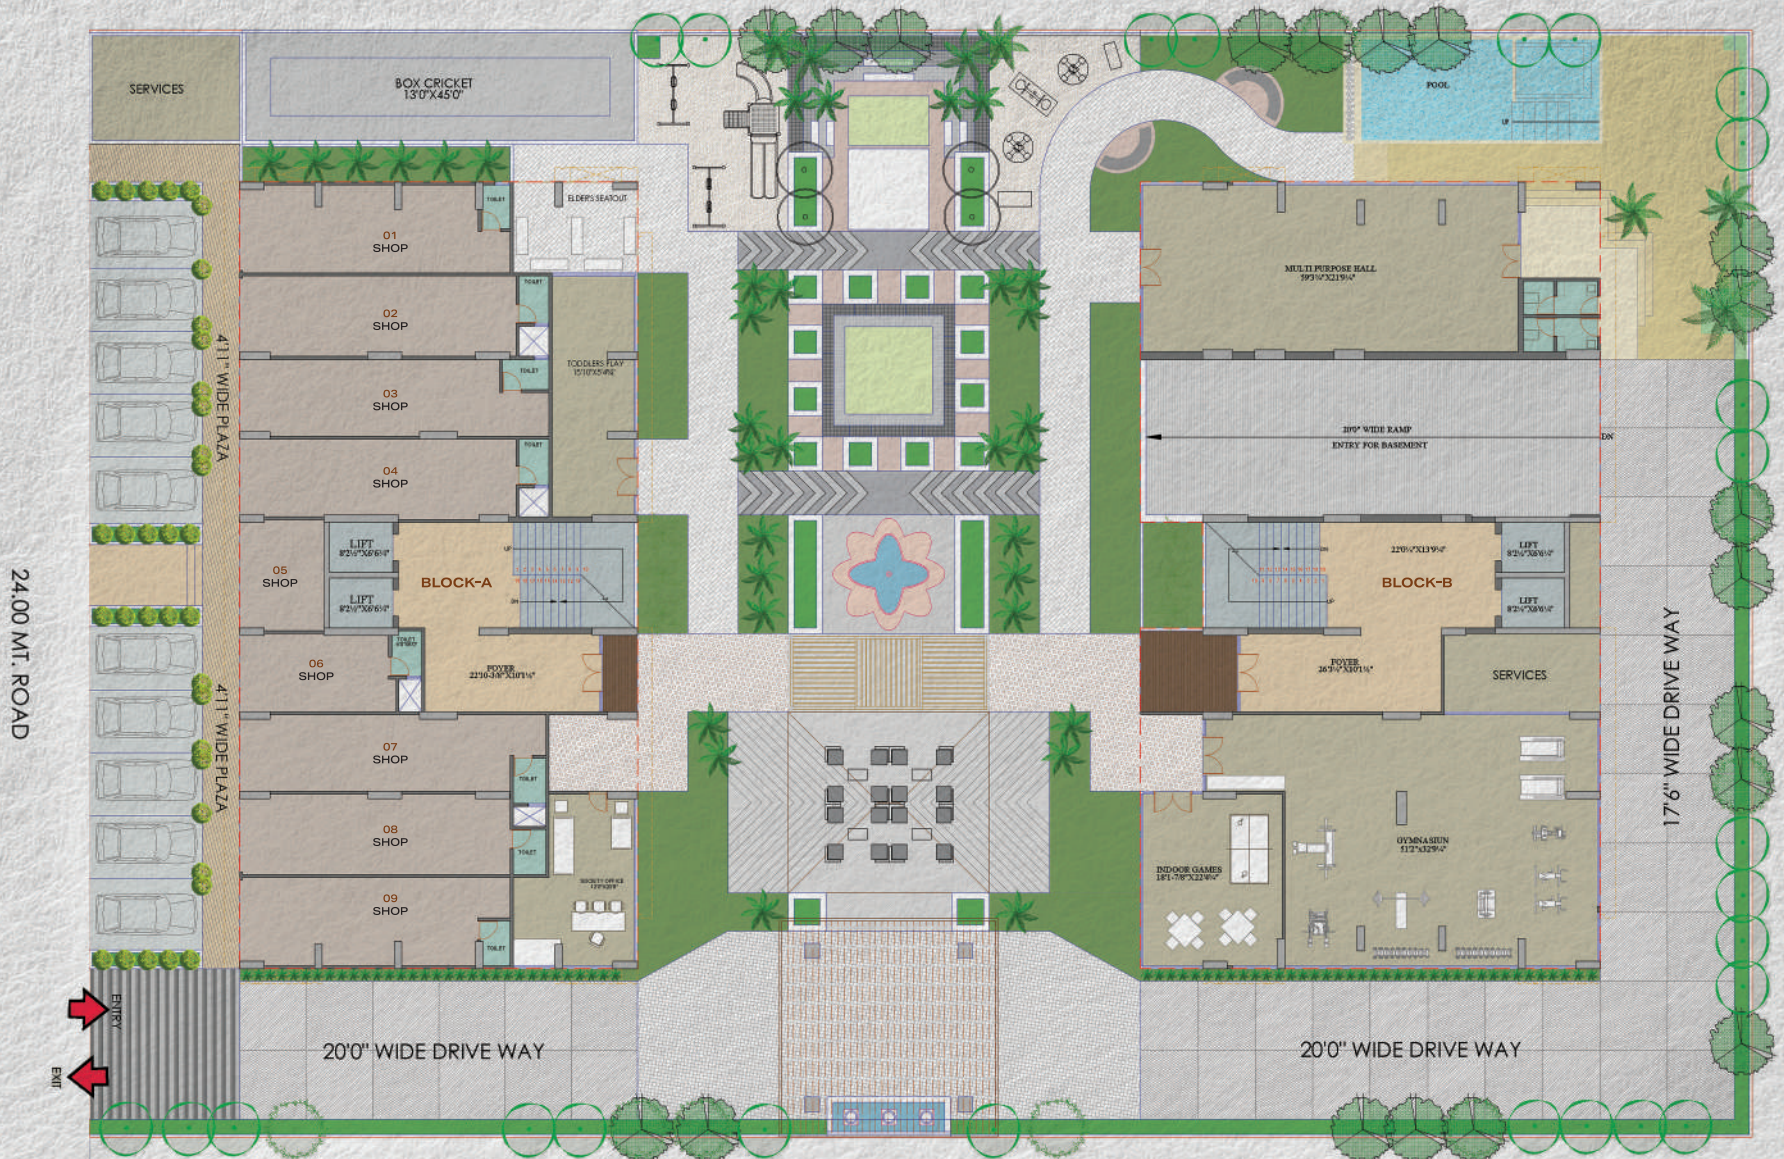

When a bird flew over Zion Nest

Two twin towers, 75 feet apart, are separated by a charming and spacious stretch of greenery interspersed with a pond, attractive sculptures, benches, hangout zone for senior citizens

and a children's play area. Apart from the green cover surrounding Zion Nest, lush green trees and plants also line the periphery of the estate.

Ground floor plan